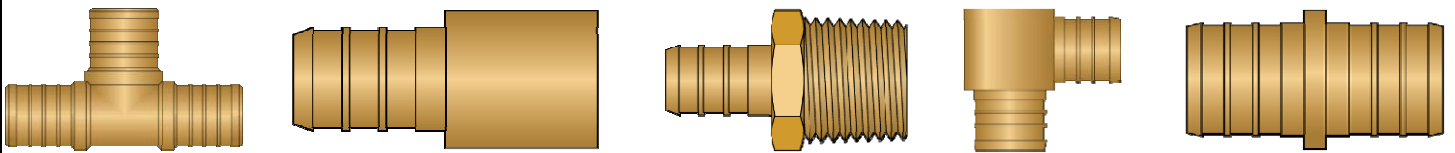

CONTROLS CONT.

30090	HEATLINK SNOW/ICE SENSOR	
30091	HEATLINK SNOW SENSOR SOCKET	
31355	OUTDOOR RESET CONTROL	
46645	HEATLINK DIGITAL T-STAT	
56201	2 WIRE ACTUATOR	
56231	4 WIRE ACTUATOR	

PEX FITTINGS

Model Number	Description	Barcode
69005	1/2" PEX COMPRESSION COUPLING	
69022	3/4" PEX COMPRESSION COUPLING	
76100	STAINLESS STEEL MANIFOLD COUPLING	
76905	STAINLESS STEEL MANIFOLD END PLUG	
77100	STAINLESS STEEL MANIFOLD CAPS (2PK)	
77105	1/2" PEX STAINLESS STEEL MANIFOLD CONN 2PK	
77119	5/8" PEX STAINLESS STEEL MANIFOLD CONNECT	
77122	3/4" PEX STAINLESS STEEL MANIFOLD CONNECT	
26222NL	3/4" PEX TEE	
26555NL	1/2" PEX TEE	
26888NL	1" PEX TEE