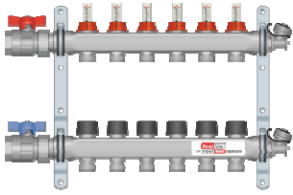

PEX TUBING AND ACCESSORIES

PEX TUBING

Model Number	Description	Barcode
94128	1" X 100' PEX A ROLL	
94135	1-1/4" X 100' PEX A ROLL	
94305	1/2" X 300' PEX A ROLL	
94322	3/4" X 300' PEX A ROLL	
94105	1/2" X 1000' PEX A ROLL	
94122	3/4" X 1000' PEX A ROLL	

PEX TOOLS AND ACCESSORIES

Model Number	Description	Barcode
10005	PEX TUBING UNWINDER	
10230	FOAMBOARD STAPLER	
89252	2" FOAMBOARD STAPLES BOX OF 300	
86022	3/4" CONDUIT 90'S	
87024	250PK STAMPED PEX PLATES	

STAINLESS STEEL MANIFOLDS

Model Number	Description	Barcode
76102	2 LOOP STAINLESS STEEL MANIFOLD	
76103	3 LOOP STAINLESS STEEL MANIFOLD	
76104	4 LOOP STAINLESS STEEL MANIFOLD	
76105	5 LOOP STAINLESS STEEL MANIFOLD	
76106	6 LOOP STAINLESS STEEL MANIFOLD	
76107	7 LOOP STAINLESS STEEL MANIFOLD	
76108	8 LOOP STAINLESS STEEL MANIFOLD	
76109	9 LOOP STAINLESS STEEL MANIFOLD	
76110	10 LOOP STAINLESS STEEL MANIFOLD	
76111	11 LOOP STAINLESS STEEL MANIFOLD	
76112	12 LOOP STAINLESS STEEL MANIFOLD	